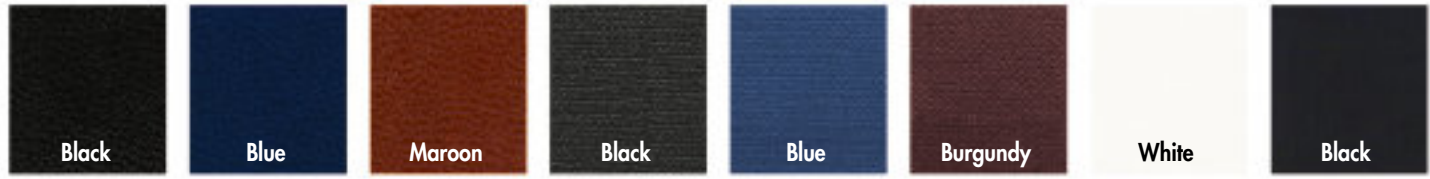

COLOR SWATCHES

Satin Moiré Linings

Bengaline Moiré Linings

Castilian Turned Edge

Linings

Linen Bookcloth

Mission Leatherette

Menu Leatherette