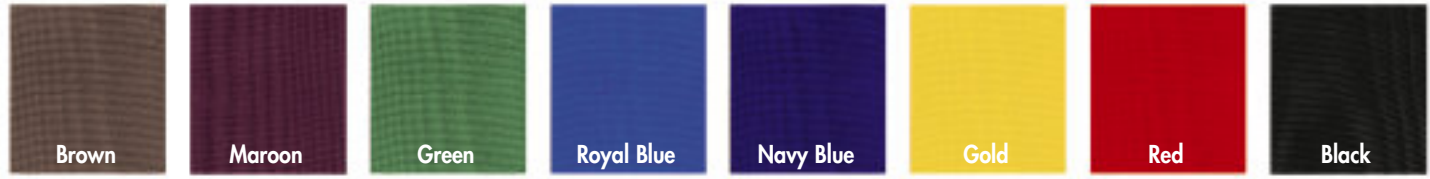

COLOR SWATCHES

Satin Moiré Linings

Bengaline Moiré Linings

Castilian Turned Edge

Linings

Linen Bookcloth

Mission Leatherette

Menu Leatherette