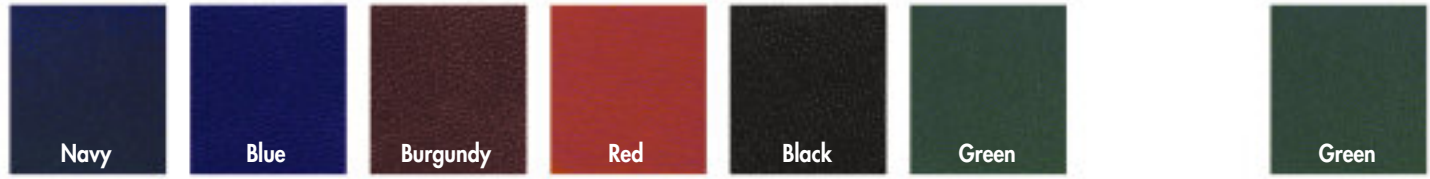

COLOR SWATCHES

Satin Moiré Linings

Bengaline Moiré Linings

Castilian Turned Edge

Linings

Linen Bookcloth

Mission Leatherette

Menu Leatherette